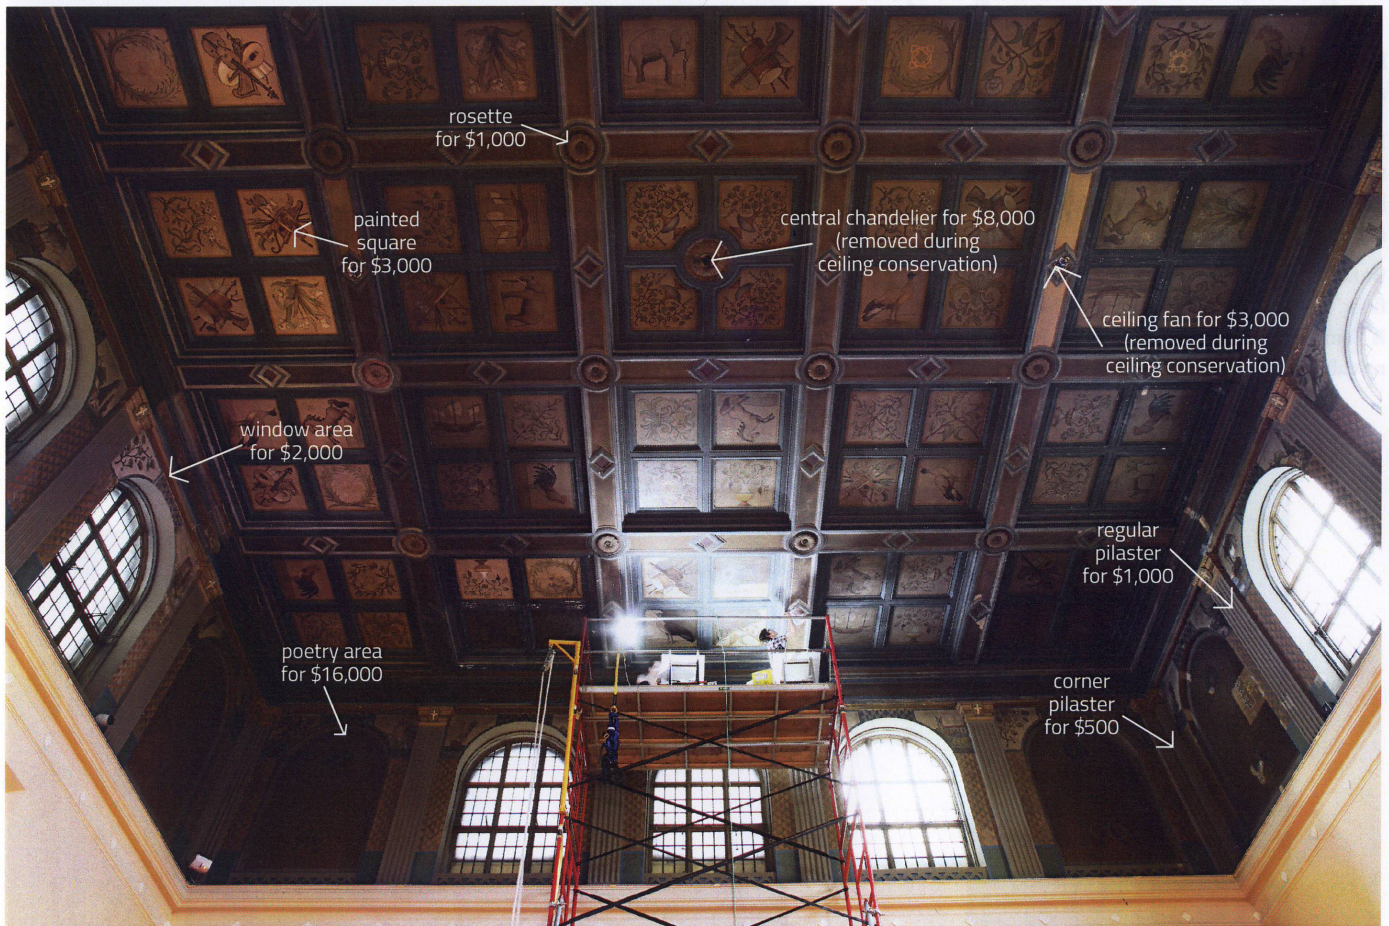

Your donations in *any amount* are welcome towards the circa $200,000 still to be raised to complete the estimated $500,000 project. You may wish to contribute by “naming” one of the components indicated below.*

*Suggestions only; all donations will be aggregated to complete the entire project and all donors will be publicly recognized for amounts given. Should more be raised than necessary, excess amounts will be used for other infrastructure improvements in the Cass Gilbert building.