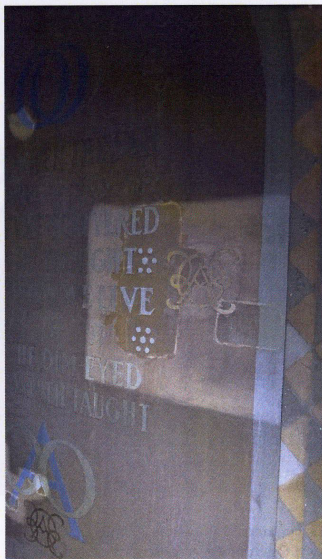

ALLEN MEMORIAL ART MUSEUM

King Sculpture Court Ceiling Project

RIGHT Dirty and cleaned coffers. The rosette on the right and the beams on the bottom are clean.

BELOW RIGHT Layers of dirt and staining have obscured the beautiful designs for decades. The mottled effect on the blue frames is caused by past moisture damage; this will be toned for greater visual unity.

BELOW The poem's verses are presently illegible from the floor. The rectangular area here has been cleaned; within it is a smaller area where old overpaint has been removed—revealing letters in silver paint.