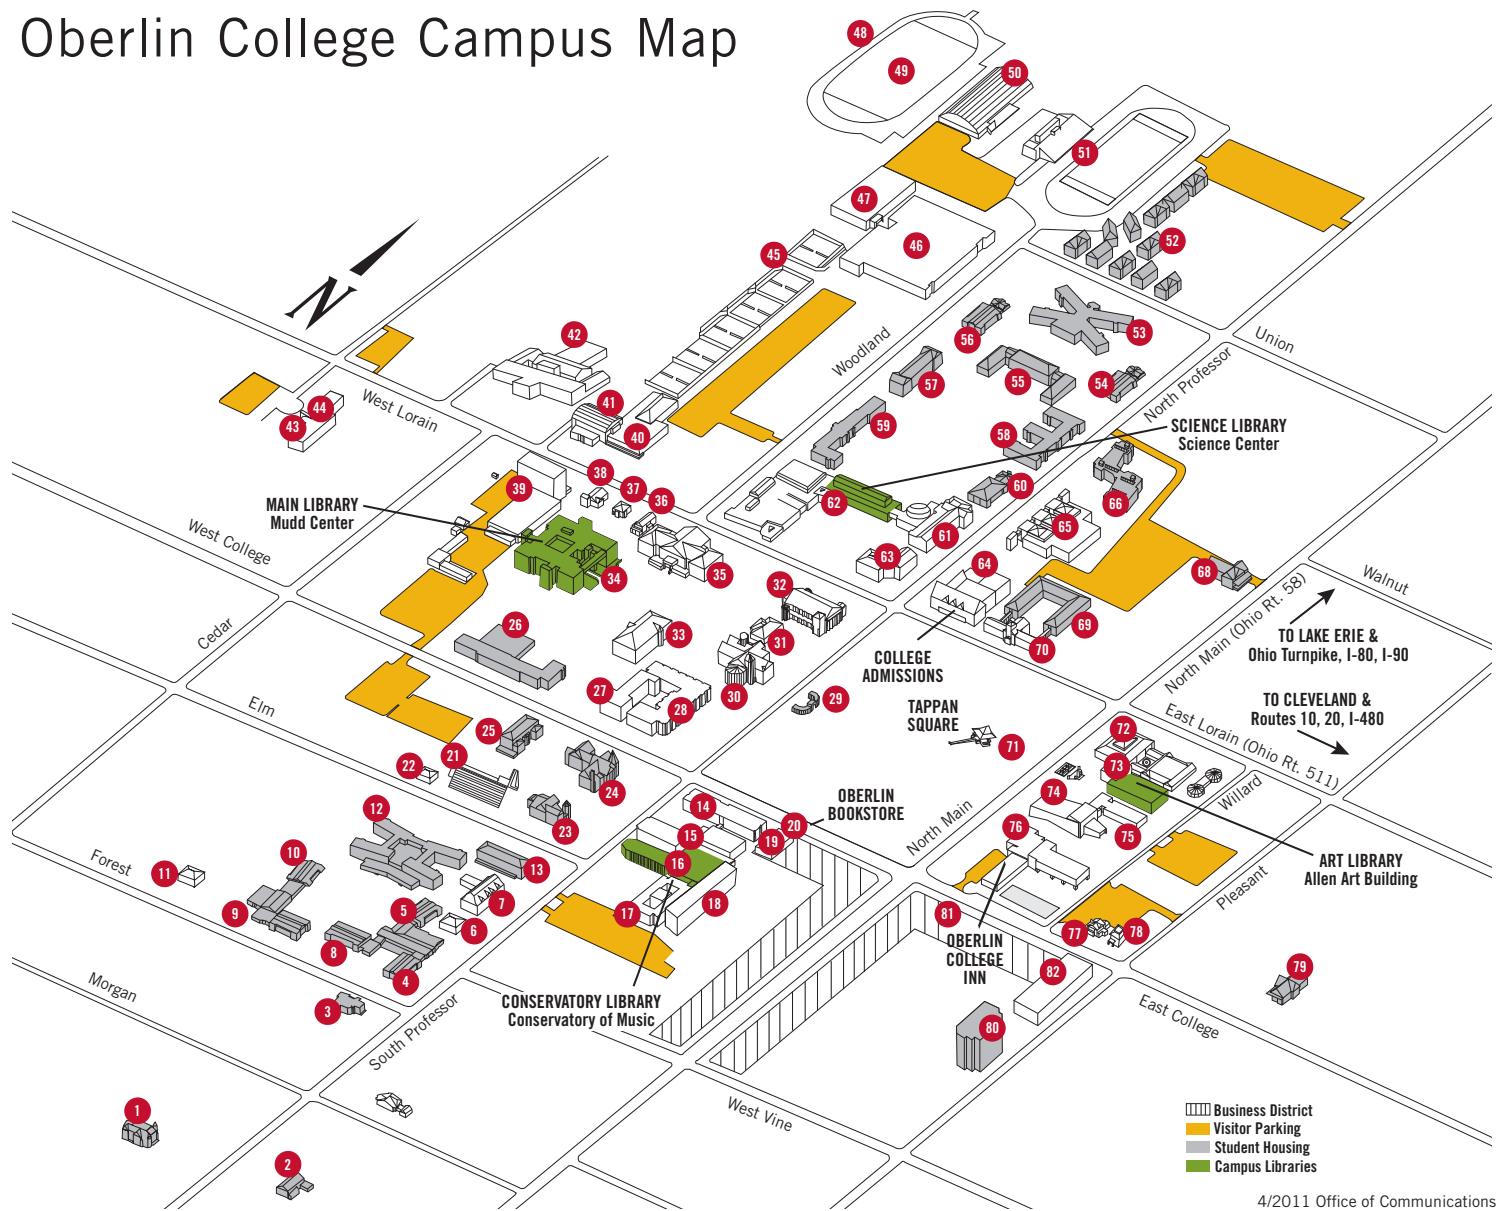

# Oberlin College Campus Map

4/2011 Office of Communications

ALLEN ART BUILDING (Art Library)	73	COX ADMINISTRATION BUILDING	31	LANGSTON HALL	53	SAUNDERS (Afrikan Heritage House)	10
ALLEN MEDICAL CENTER	42	CREATIVE WRITING	37	LEWIS ANNEX (132 Elm Street)	22	SAVAGE FOOTBALL STADIUM	51
ALLEN MEMORIAL ART MUSEUM	72	DASCOMB HALL	26	LEWIS CENTER FOR ENVIRONMENTAL STUDIES (Adam Joseph)	21	SCIENCE CENTER (Science Library)	62
ALLEN CROFT (Russian House)	3	DAUB HOUSE (Bonner Center for Service & Learning)	36	LEWIS HOUSE (Ombudsperson & Religious Life Center)	7	SECURITY BUILDING	38
APOLLO THEATRE	81	EAST HALL	58	LEWIS CENTER FOR WOMEN AND TRANSGENDER PEOPLE (Edmonia)	6	SERVICE BUILDING	39
ASIA HOUSE (Quadrangle)	69	FAIRCHILD HOUSE	13	LEWIS HOUSE (Ombudsperson & Religious Life Center)	7	SEVERANCE HALL	63
BAILEY HOUSE (French House)	54	FINNEY CHAPEL	32	LORD (Afrikan Heritage House)	9	SHANSI HOUSE	77
BALDWIN COTTAGE (Women's Collective & Third World Co-op)	23	FIRELANDS	80	MEMORIAL ARCH	29	SHULTS FIELD	49
BARNARD HOUSE	60	HALES ANNEX	40	MUDD CENTER (Main Library & Center for Information Technology)	34	SOUTH HALL	12
BARROWS HALL	59	HALES GYMNASIUM	41	NOAH HALL	57	STEVENSON HALL	65
BOSWORTH HALL	70	HALL ANNEX	75	OBERLIN BOOKSTORE	20	STUDENT HEALTH CENTER	43
BURTON HALL	55	HALL AUDITORIUM	74	OBERLIN COLLEGE INN	76	TALCOTT HALL	24
CARNEGIE BUILDING (Arts & Sciences Admissions)	64	HARKNESS HOUSE	25	OLD BARROWS	30	TANK HALL	79
CHARLES MARTIN HALL HOUSE	78	HARVEY (Spanish House)	5	PETERS HALL	30	TENNIS COURTS	45
CLARK BANDSTAND	71	HEISMAN CLUB FIELD HOUSE	47	PHILIPS PHYSICAL EDUCATION CENTER	46	UNION STREET HOUSING COMPLEX	52
CONSERVATORY, ANNEX (Admissions)	19	JOHNSON HOUSE (Hebrew House)	1	PRESIDENT'S HOUSE	11	WARD ALUMNI CENTER/ART GALLERIES	82
CONSERVATORY, BIBBINS HALL	14	KADE (German House)	4	PRICE (Third World House)	8	WARNER CENTER	33
CONSERVATORY, CENTRAL UNIT & WARNER CONCERT HALL	15	KAHN HALL	66	PROFESSIONAL SERVICES BUILDING (Communications & Investment offices)	43	WILDER HALL (Student Union)	35
CONSERVATORY, LIBRARY	16	KAHN TRACK	48	RICE HALL	27	WILLIAMS FIELD HOUSE	50
CONSERVATORY, ROBERTSON HALL	17	KEEP COTTAGE	68			WRIGHT LABORATORY OF PHYSICS	61
COUNSELING CENTER	44	KING BUILDING	28			ZECHIEL HOUSE	56
		KOHL BUILDING, CONSERVATORY	18				